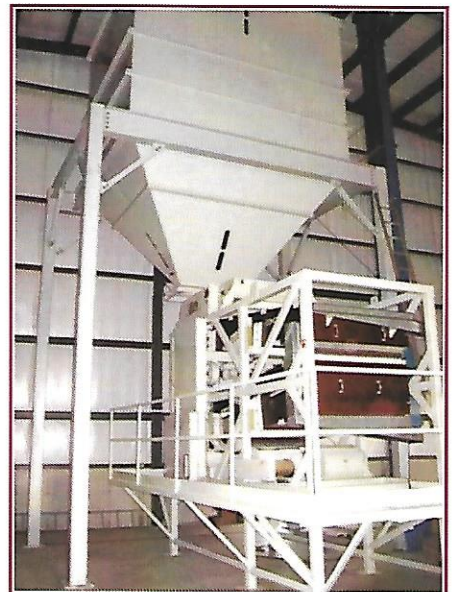

Clipper 586 with Platform

Model shown: 586 Clipper with platform

- Custom design/build
- Heights to customer specs
- Rugged, ergonomic
- Easy clean up
- Custom surge tanks

Phair Systems Ltd. RR#3, Dresden, ON N0P 1M0
Email phairltd@ciaccess.com Fax (519) 683-6200