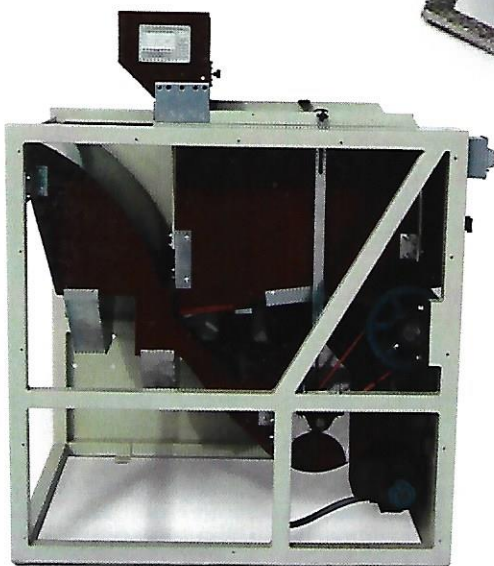

Seed Cleaning Systems

Model shown: 324 Clipper with options

- Fill hopper
- Deluxe platform and stand
- Trash chutes

We offer:

- Custom fab
- Seed plant design services

Guards removed for illustrative purposes