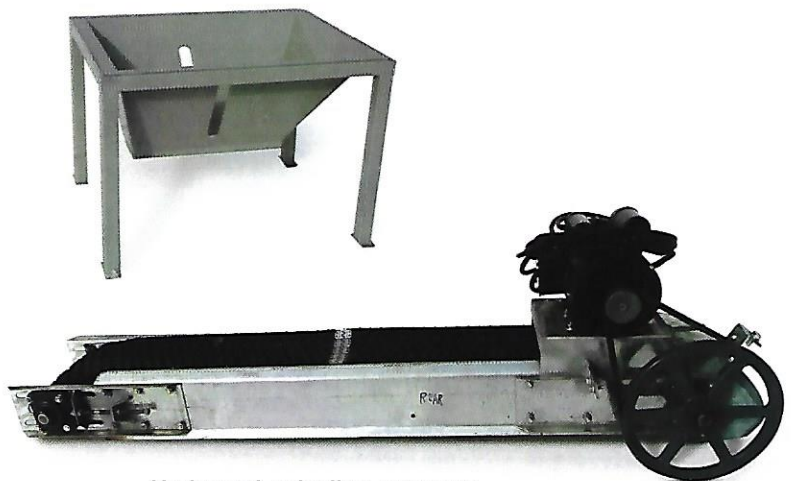

Seed Cleaning Systems

Model shown: 324 Clipper with options

- Fill hopper
- Deluxe platform and stand
- Trash chutes

We offer:

- Custom fab
- Seed plant design services

Guards removed for illustrative purposes